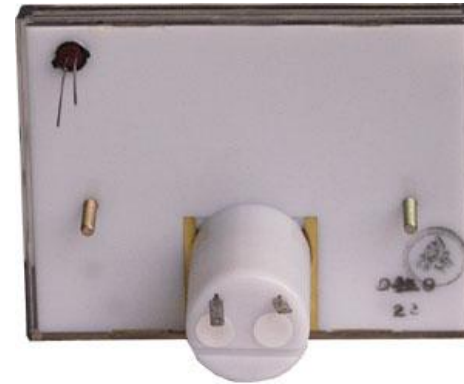

Part# 14897 Back

601 Heron Drive
Logan Township, NJ 08085
Phone: 856-467-8000 • Fax: 856-467-3044
<http://www.radiosystems.com>