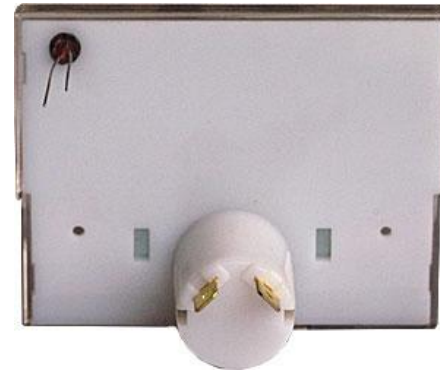

### No: 139 – RS & Millenium Console Replacement Meter Guide

Scroll down the gallery of meter photos to visually identify your meter then refer to part number listed below.

Part# 8636 Front

Part# 8636 Back