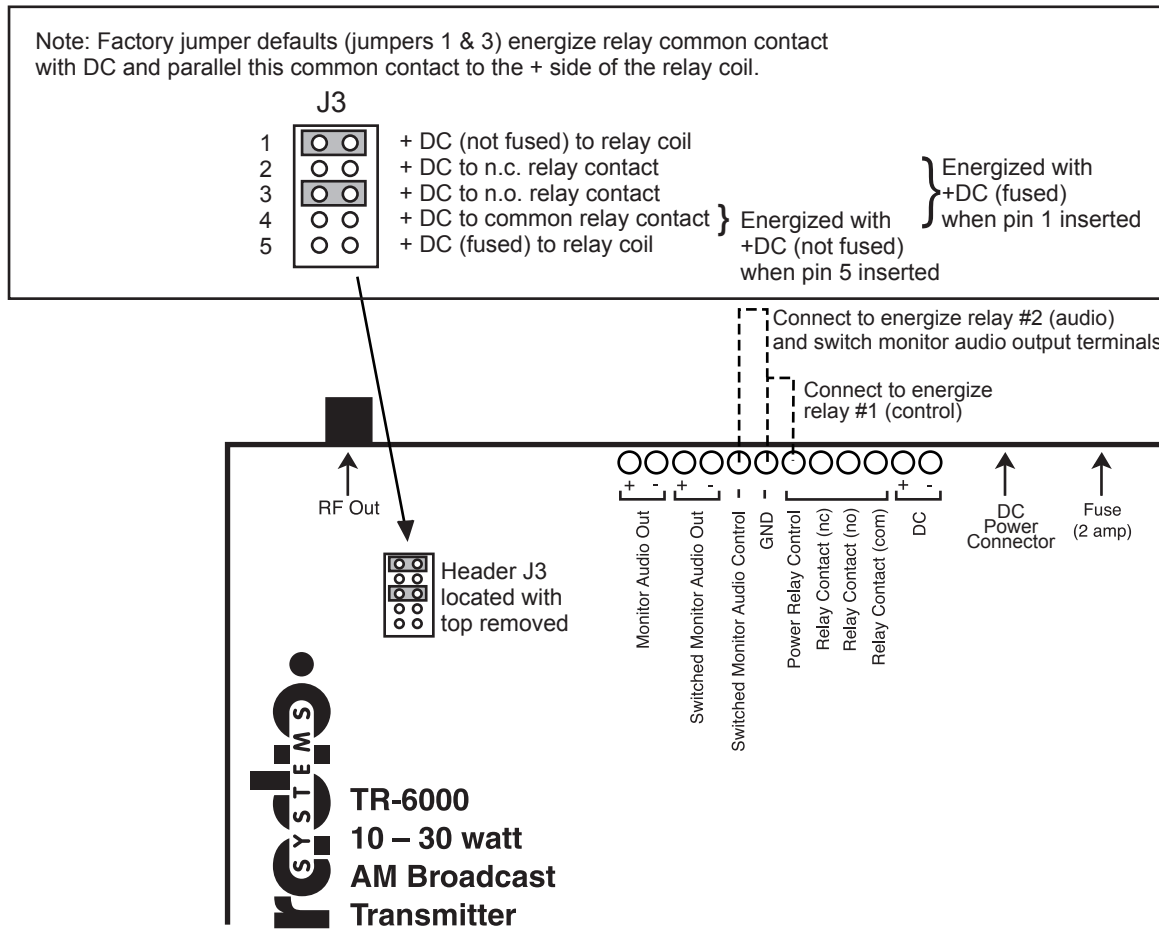

TR-6000 Transmitter Remote Control Standard Configuration

TR-6000 Transmitter Remote Control Remote ON/Off Control Configuration