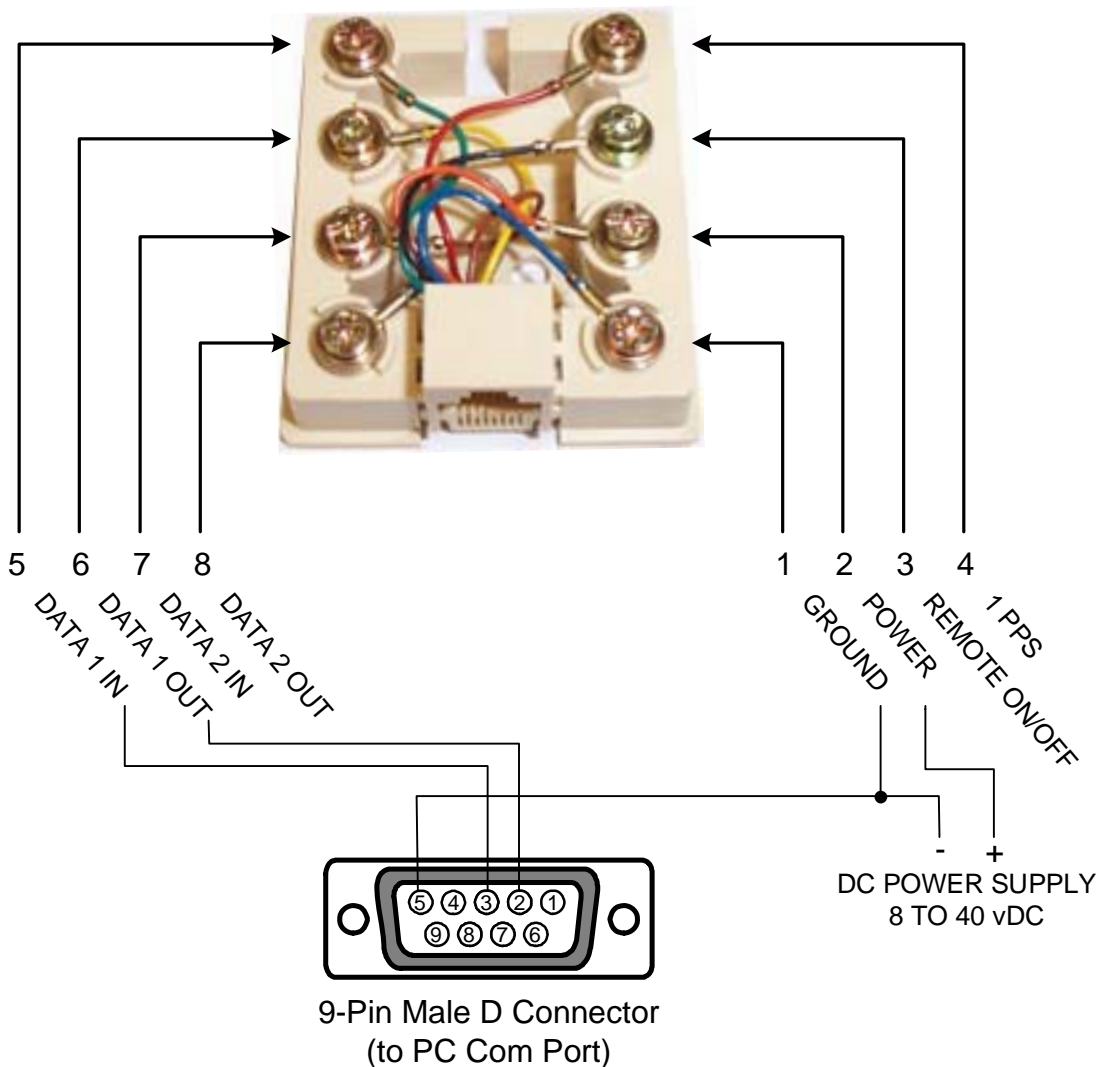

Technical Bulletin

No: 806 - CT-2002 GPS PC Com Port Test Fixture

GPS 17HVS RJ-45 CONNECTIONS

| Com Port DB-9 Male | CAT-5 Color | RJ-45 Pin | Antenna Cable Color | Function |
|--------------------|-------------|-----------|---------------------|---|
| 5 | WHT/ORG | 1 | BLK | GND |
| | ORG/WHT | 2 | RED | POWER (8 to 40 vDC) |
| | WHT/GRN | 3 | YEL | REMOTE ON/OFF (INTERNALLY CONNECTED TO PIN 1) |
| | BLU/WHT | 4 | GRY | 1 PPS |
| 3 | WHT/BLU | 5 | BLU | DATA 1 IN |
| 2 | GRN/WHT | 6 | WHT | DATA 1 OUT |
| | WHT/BRN | 7 | GRN | DATA 2 IN |
| | BRN/WHT | 8 | VIO | DATA 2 OUT |