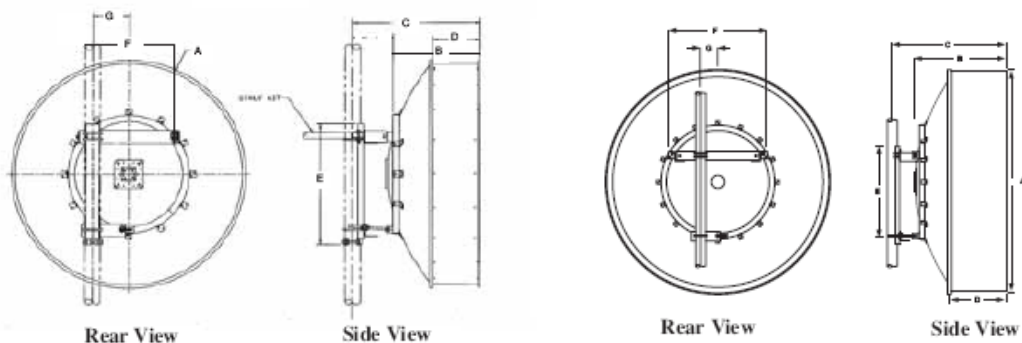

ANTENNA DIMENSIONS (DETAIL)

HP SERIES: HPLP1' (0.3M), HPCPE 1' (0.3M) & HP2 (0.6M)

*Dimensions = inches (cm)

Diameter	A	B	C	D	E
HPLP1 (0.3m)	13.0 (33.0)	6.1 (15.5)	7.6 (19.3)	11.2 (28.4)	8.9 (22.6)
HPCPE (0.3m)	13.9 (35.3)	7.7 (19.6)	9.3 (23.6)	11.2 (28.4)	8.9 (22.6)
HP2 (0.6m)	24.5 (62.2)	16.2 (41.1)	17.7 (44.9)	11.2 (28.4)	8.9 (22.6)

Adjustment Ranges:

Azimuth:	Coarse	360°	Elevation:	Fine	+/-30°
	Fine	+/-10°			

Mount designed to attach to pipemast between 2.0" (51 mm) and 4.5" (114 mm).

ANTENNA DIMENSIONS (DETAIL)

HP SERIES: 3' (0.9M), 4' (1.2M), 6' (1.80M) & 8' (2.40M)

3' and 4' views

6' view

8' view

*Dimensions = inches (cm)

Diameter	A	B	C	D	E	F	G
3 ft (0.9m)	38.0 (96.5)	17.1 (43.4)	20.1 (51.0)	9.3 (23.6)	17.0 (43.1)	N/A	13.4 (34.0)
4 ft (1.2m)	50.0 (127.0)	25.2 (64.0)	28.1 (71.4)	16.0 (40.6)	17.0 (43.1)	N/A	13.4 (34.0)
6 ft (1.8m)	70.0 (177.8)	26.0 (66.0)	38.0 (96.5)	14.0 (35.5)	21.0 (53.3)	29.5 (74.9)	11.0 (27.9)
8 ft (2.4m)	99.3 (252.2)	46.0 (116.8)	58.0 (147.3)	32.0 (81.3)	44.3 (112.5)	44.0 (111.8)	7.0 (17.8)

Adjustment Ranges:

Azimuth: Coarse 360° Elevation: Fine +/-10° (+/-5° 8 ft model only)
 Fine +/-10° (+/-5° 8 ft model only)

Dimensions based on 4.5" (11.4 cm) pipemast. Mount designed to attach to a 4.5" (11.4 cm) vertical pipemast.