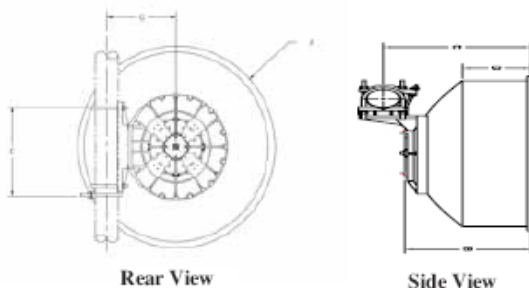

ANTENNA DIMENSIONS (DETAIL)

HP SERIES: HPLP1' (0.3M), HPCPE 1' (0.3M) & HP2 (0.6M)

*Dimensions = inches (cm)

Diameter	A	B	C	D	E
HPLP1 (0.3m)	13.0 (33.0)	6.1 (15.5)	7.6 (19.3)	11.2 (28.4)	8.9 (22.6)
HPCPE (0.3m)	13.9 (35.3)	7.7 (19.6)	9.3 (23.6)	11.2 (28.4)	8.9 (22.6)
HP2 (0.6m)	24.5 (62.2)	16.2 (41.1)	17.7 (44.9)	11.2 (28.4)	8.9 (22.6)

Adjustment Ranges:

Azimuth:	Coarse	360°	Elevation:	Fine	+/-30°
	Fine	+/-10°			

Mount designed to attach to pipemast between 2.0" (51 mm) and 4.5" (114 mm).

ANTENNA DIMENSIONS (DETAIL)

HP SERIES: 3' (0.9M), 4' (1.2M), 6' (1.80M) & 8' (2.40M)

3' and 4' views

6' view

8' view

*Dimensions = inches (cm)

Diameter	A	B	C	D	E	F	G
3 ft (0.9m)	38.0 (96.5)	17.1 (43.4)	20.1 (51.0)	9.3 (23.6)	17.0 (43.1)	N/A	13.4 (34.0)
4 ft (1.2m)	50.0 (127.0)	25.2 (64.0)	28.1 (71.4)	16.0 (40.6)	17.0 (43.1)	N/A	13.4 (34.0)
6 ft (1.8m)	70.0 (177.8)	26.0 (66.0)	38.0 (96.5)	14.0 (35.5)	21.0 (53.3)	29.5 (74.9)	11.0 (27.9)
8 ft (2.4m)	99.3 (252.2)	46.0 (116.8)	58.0 (147.3)	32.0 (81.3)	44.3 (112.5)	44.0 (111.8)	7.0 (17.8)

Adjustment Ranges:

Azimuth: Coarse 360° Elevation: Fine +/-10° (+/-5° 8 ft model only)
 Fine +/-10° (+/-5° 8 ft model only)

Dimensions based on 4.5" (11.4 cm) pipemast. Mount designed to attach to a 4.5" (11.4 cm) vertical pipemast.