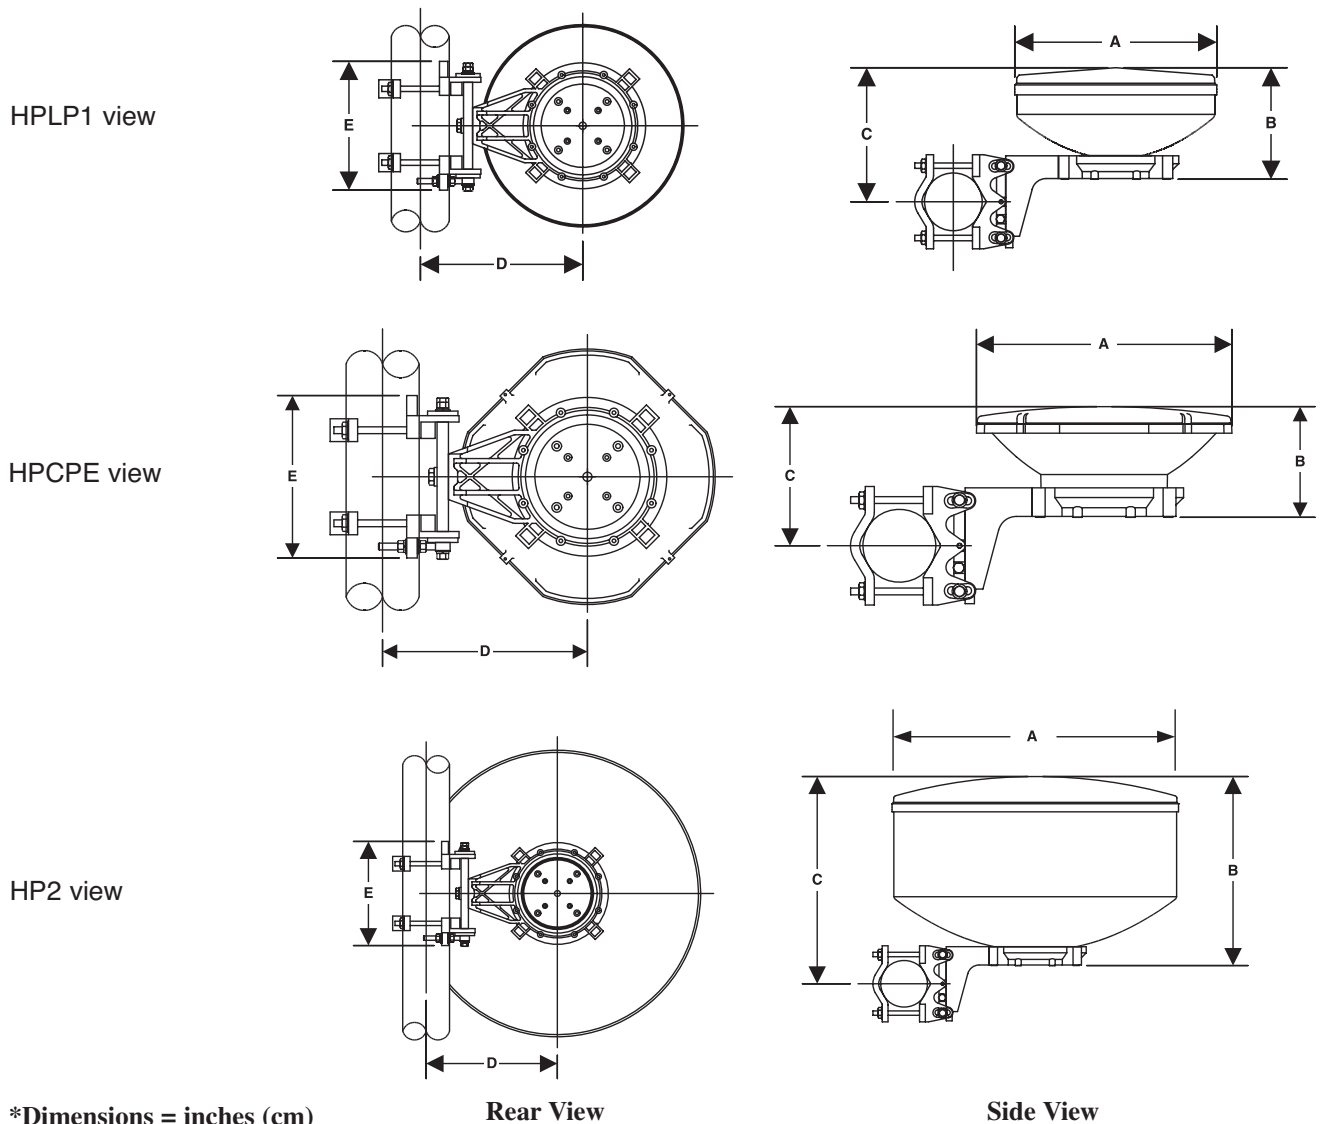

ANTENNA DIMENSIONS (DETAIL)

HP SERIES: HPLP1' (0.3M), HPCPE 1' (0.3M) & HP2 (0.6M)

*Dimensions = inches (cm)

Diameter	A	B	C	D	E
HPLP1 (0.3m)	13.0 (33.0)	6.1 (15.5)	7.6 (19.3)	11.2 (28.4)	8.9 (22.6)
HPCPE (0.3m)	13.9 (35.3)	7.7 (19.6)	9.3 (23.6)	11.2 (28.4)	8.9 (22.6)
HP2 (0.6m)	24.5 (62.2)	16.2 (41.1)	17.7 (44.9)	11.2 (28.4)	8.9 (22.6)

Adjustment Ranges:

Azimuth:	Coarse	360°	Elevation:	Fine	+/-30°
	Fine	+/-10°			

Mount designed to attach to pipemast between 2.0" (51 mm) and 4.5" (114 mm).